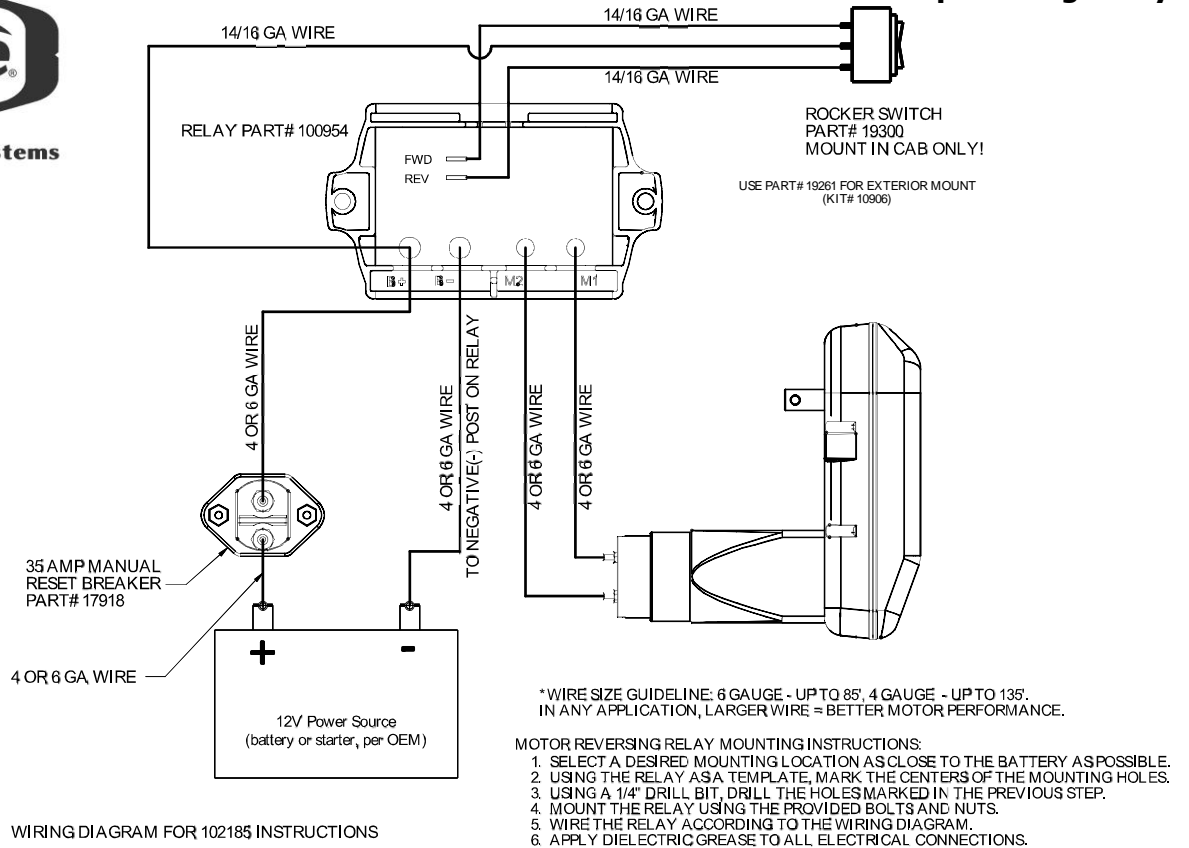

Wiring Instructions for: Roll Rite – Amp Sensing Relay

RR Part # 102185

Wiring Instructions for: Roll Rite – Amp Sensing Relay

RR Part # 102185