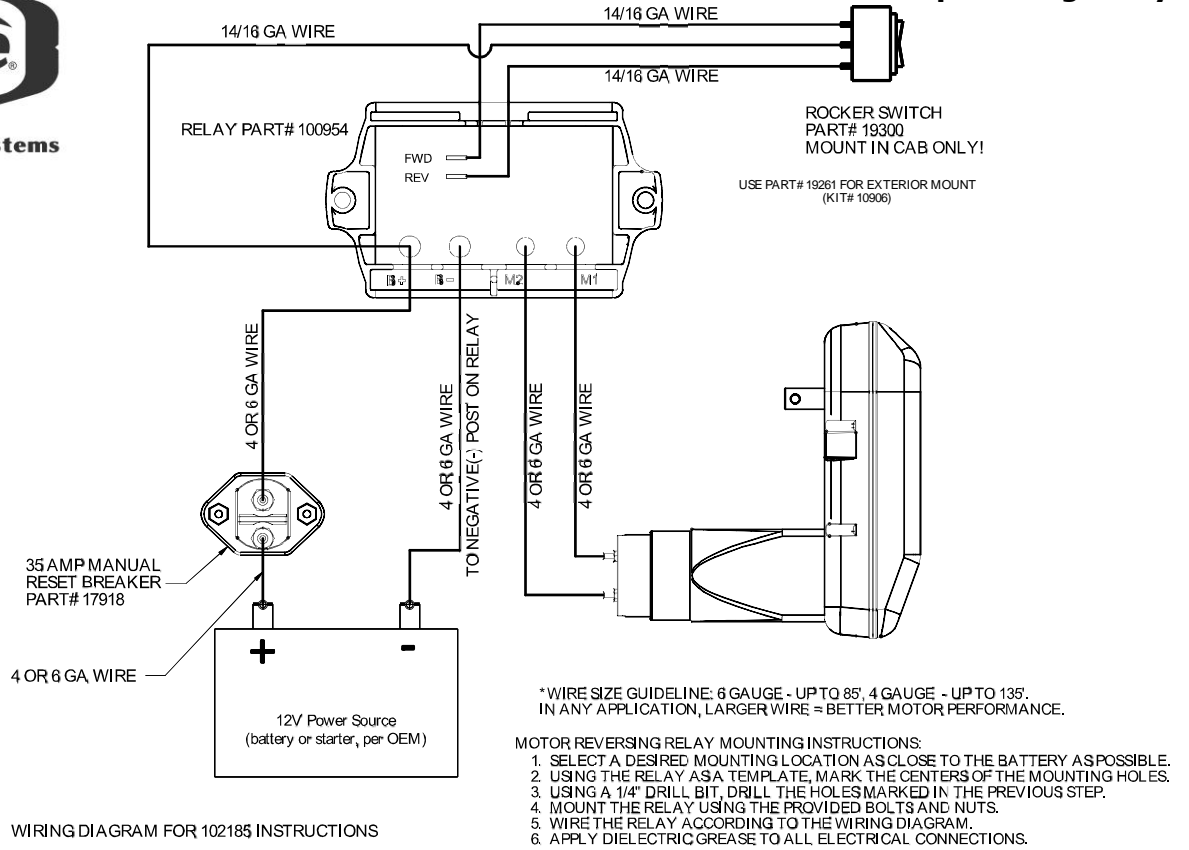

Wiring Instructions for: Roll Rite – Amp Sensing Relay

RR Part # 102185

Wiring Instructions for: Roll Rite – Amp Sensing Relay

RR Part # 102185