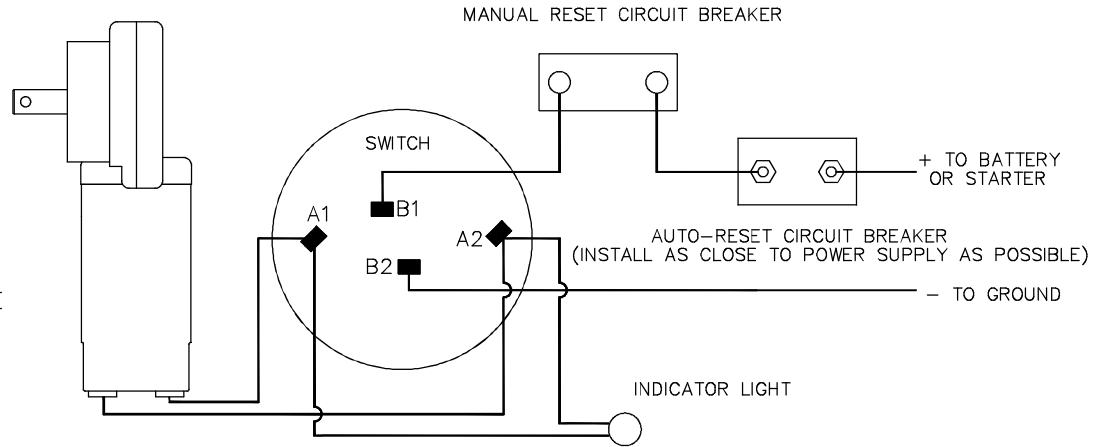

# WIRING DIAGRAM FOR 12 VOLT MOTOR

ALL COMPONENTS SUPPLIED ARE RATED FOR 12 VOLT USE ONLY.

ROLL RITE INSTRUCTION PART# 101794