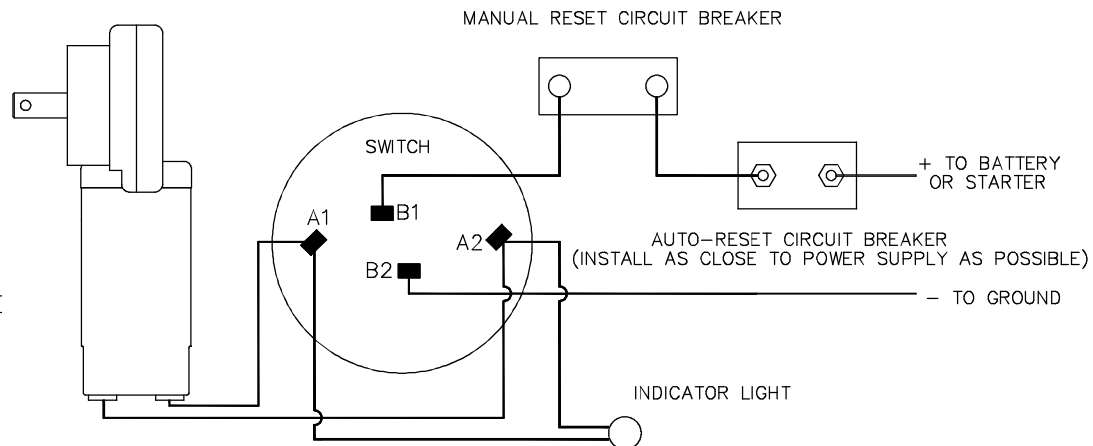

WIRING DIAGRAM FOR 12 VOLT MOTOR

ALL COMPONENTS SUPPLIED ARE RATED FOR 12 VOLT USE ONLY.

ROLL RITE INSTRUCTION PART# 101794