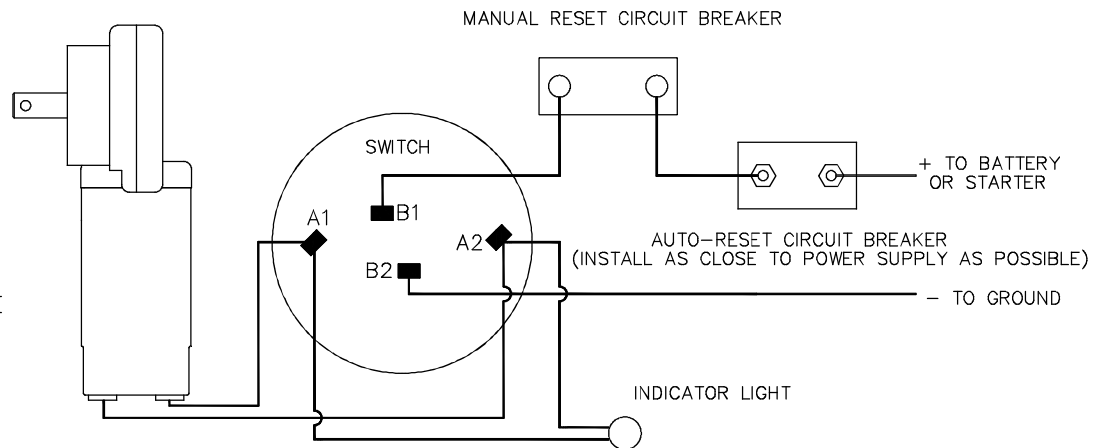

# WIRING DIAGRAM FOR 12 VOLT MOTOR

ALL COMPONENTS SUPPLIED ARE RATED FOR 12 VOLT USE ONLY.

ROLL RITE INSTRUCTION PART# 101794