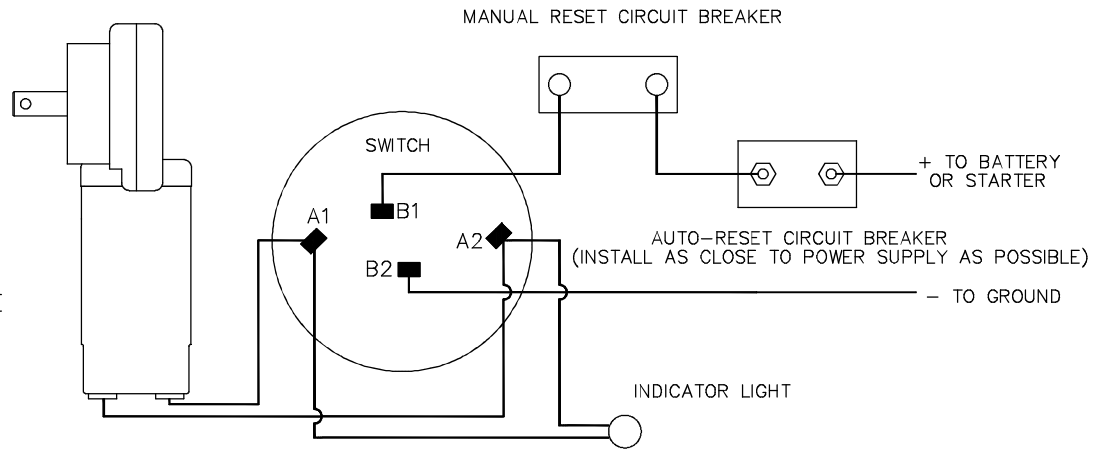

# WIRING DIAGRAM FOR 12 VOLT MOTOR

ALL COMPONENTS SUPPLIED ARE RATED FOR 12 VOLT USE ONLY.

ROLL RITE INSTRUCTION PART# 101794